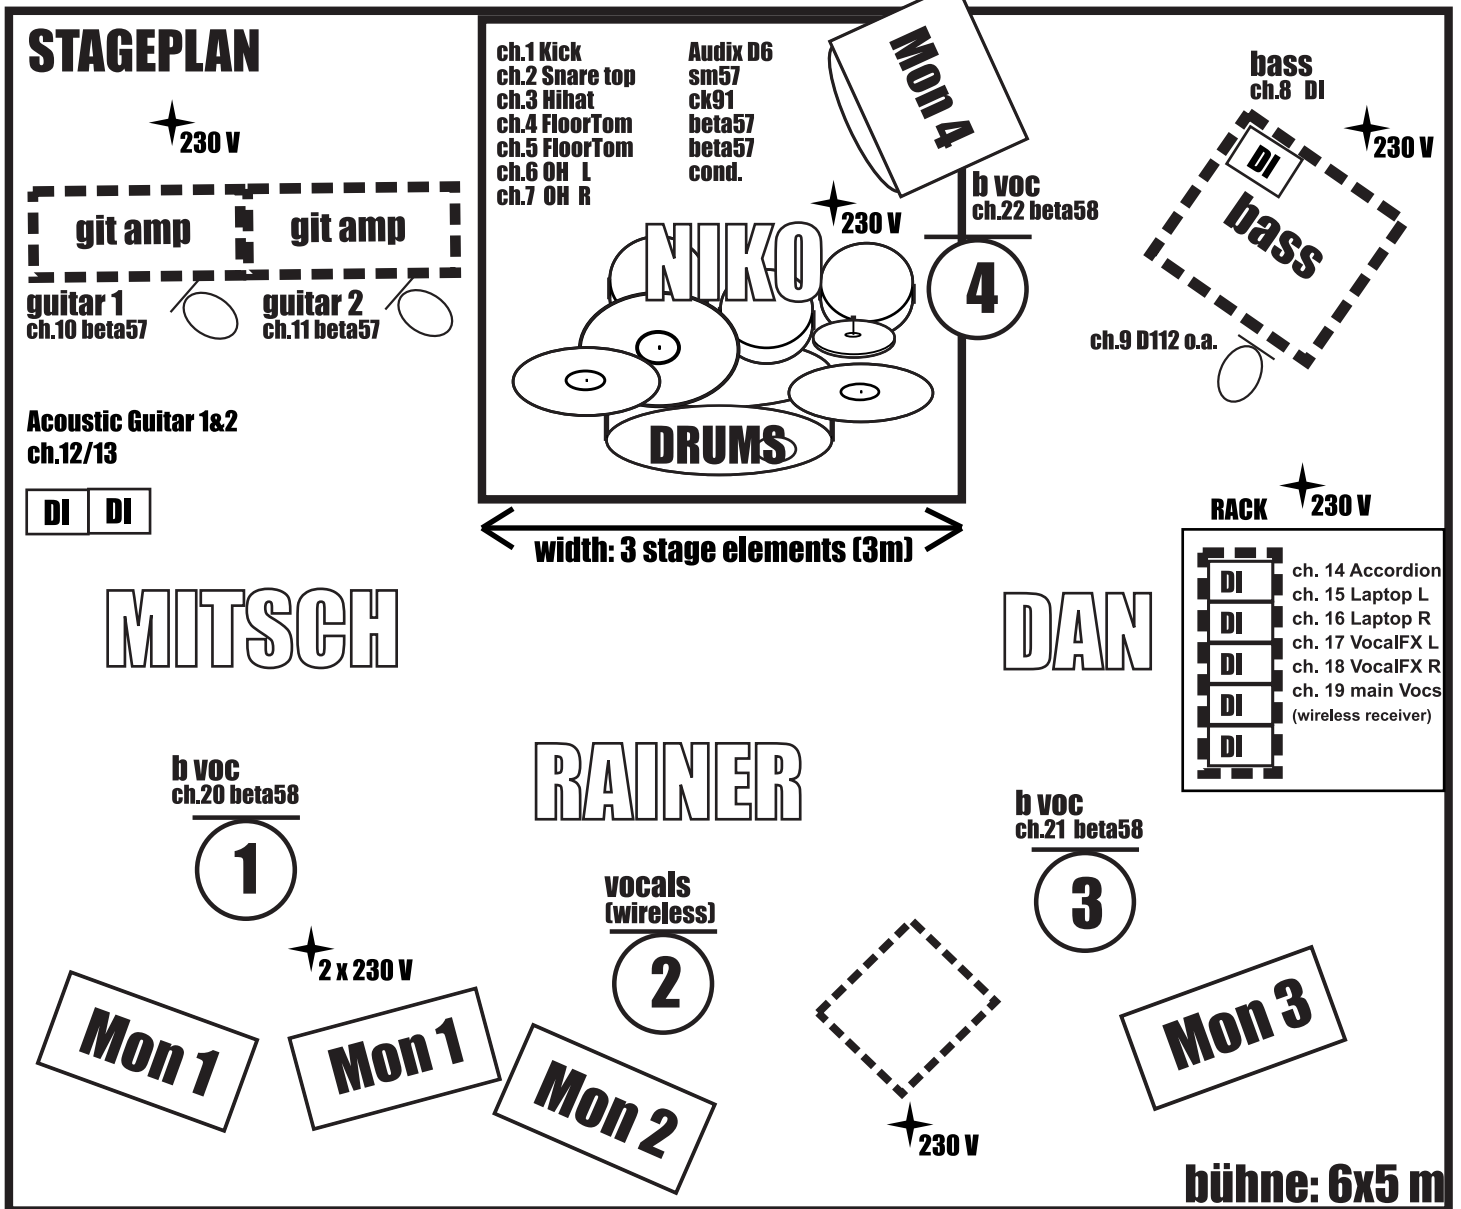

RAINER VON VIELEN

in case of any questions contact the band: 0049 (0) 178 69 042 75
or 0049 (0) 179 77 840 92

Front of house engineer required!

5 Monitor Channes required. (1x InEar, XLR return in stagebox)

CH.	SOURCE	TYPE	INSERT	STAND
1	Kick	Audix D6	gate/compressor	short boom
2	Snare	sm57	gate/compressor	clamp
3	Hihat	ck91		large boom
4	FloorTom	beta57	gate	clamp
5	FloorTom	beta57	gate	clamp
6	Overhead L	condenser		large boom
7	Overhead R	condenser		large boom
8	Bass DI	Amp DI (provided by band)	compressor	
9	Bass Mic	D112 / beta57		medium boom
10	Guitar 1 (Left)	beta57		medium boom
11	Guitar 2 (Right)	Sennheiser E 906		medium boom
12	Acoustic Guitar 1	DI		
13	Acoustic Guitar 2	DI		
14	Accordion	Rack DI 1 (provided by band)	compressor	
15	Laptop L	Rack DI 2 (provided by band)		
16	Laptop R	Rack DI 3 (provided by band)		
17	Vocal FX L	Rack DI 4 (provided by band)		
18	Vocal FX R	Rack DI 5 (provided by band)		
19	Vocals Rainer	Rack DI 6 (provided by band)	compressor	large boom
20	Vocals Mitsch	SM58 (wireless)	compressor	large boom
21	Vocals Dan	SM58	compressor	large boom
22	Vocals Niko	SM58	compressor	large boom